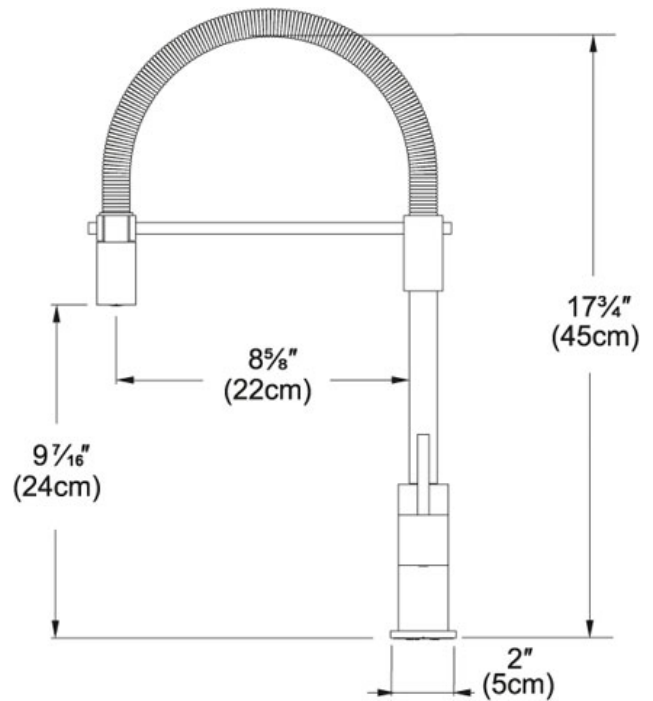

## Product Information

<b>FUN#</b>	115.0338.625
<b>US Part Number</b>	FF2800
	Pull-Down
<b>Flow Rate</b>	1.75 gpm
<b>Spray Type</b>	Full and Needle Spray
<b>Cartridge</b>	Ceramic Cartridge
<b>Countertop hole diameter</b>	1 3/8"
<b>Spout Swivel Range</b>	360°